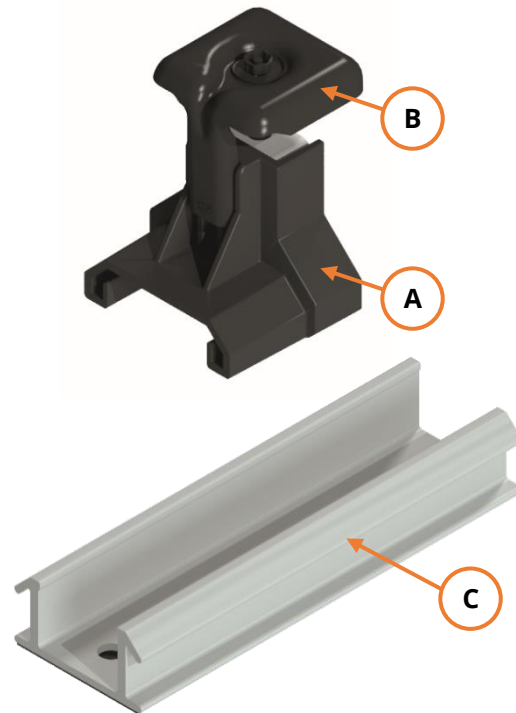

STEEL DECK

**NEW ITEM:**

**100-8065-B – CLAMP SUPPORT BLACK**

Full black PV modules is now a trend for some time. With the introduction of this clamp support in black, there's no visual interruption anymore of the black module frame mounted with Clickfit EVO Steel roof. The clamp itself is already available in black.

- Item A 100-8065-B Clamp support black (NEW)
- Item B 100-8020-B Module clamp universal black
- Item C 100-8048 Mounting profile landscape

**INFORMATION AND PRICING**

Available to order from 23-07-2018